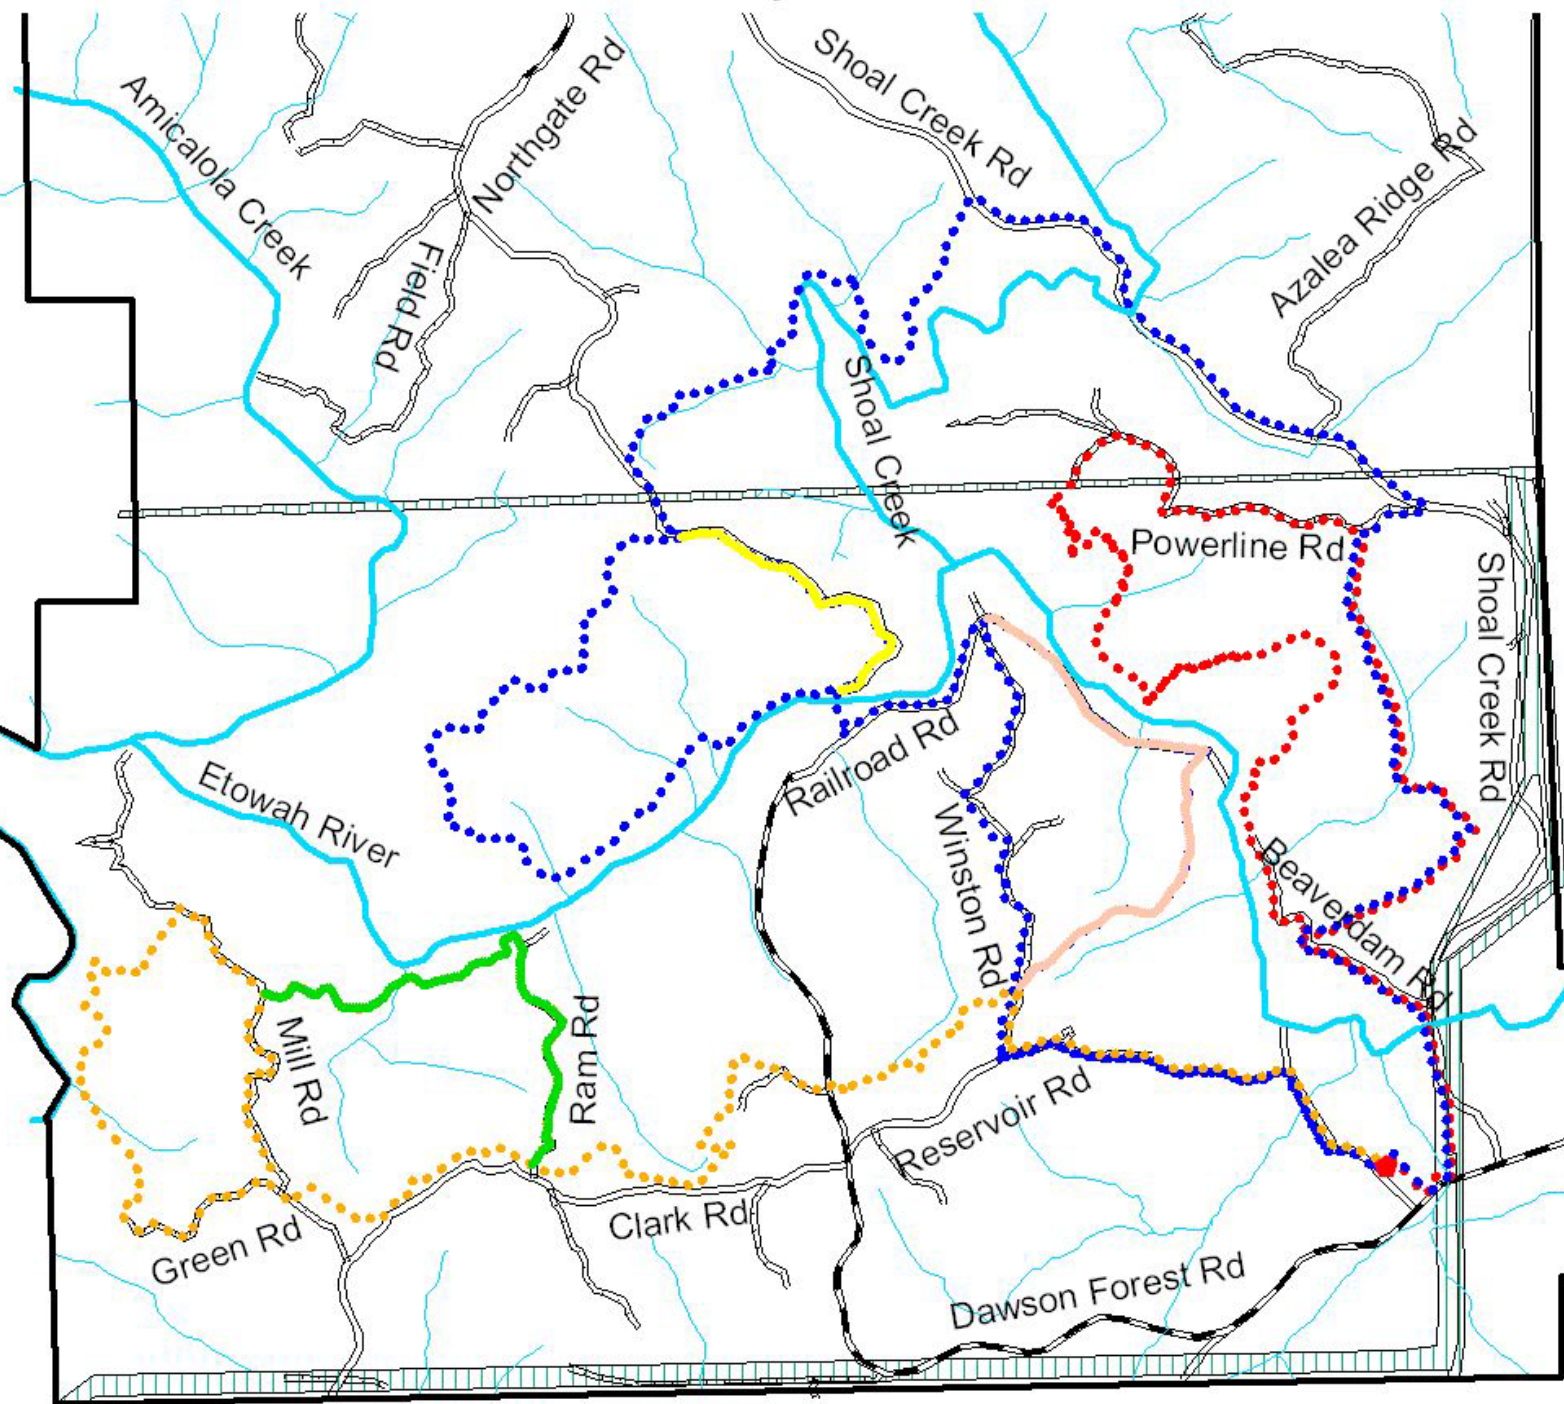

Equestrian and Mountain Bike Trails Dawson Forest City of Atlanta Tract

- Trailhead and parking
- Green Trail - 1.4 miles
- Pink Trail - 1.5 miles
- Orange Trail - 6.5 miles
- Yellow Trail - .82 miles
- Blue Trail - 9.4 miles
- Red Trail - 6.7 miles
- Boundary
- Small streams
- Large streams
- Woods roads
- Paved roads
- Gravel roads
- Powerline r-o-w

0 1 Miles